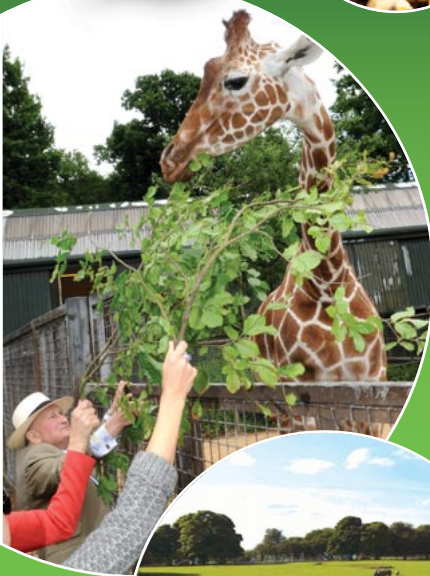

# Summer

party run

# Wild!

Since opening to the public in 1931,  
ZSL Whipsnade Zoo has been a unique venue  
at the forefront of private Summer events

**£38 (+VAT) per person**

**Contents:**

- Private suite and lawn
- Pimms on arrival
- 3 hrs soft drinks for kids
- Lunch from the grill
- 1 hour zoo pass
- Parking for guests

**Upgrades:**

- Giraffe feed (daytime)
- Face painters and entertainers
- Bouncy castles and games
- 'Sunset Safari' with reception
- Drinks packages
- Extra courses or canapés
- Dinner and Disco

ZSL Whipsnade Zoo, Dunstable, Bedfordshire, LU6 2LF