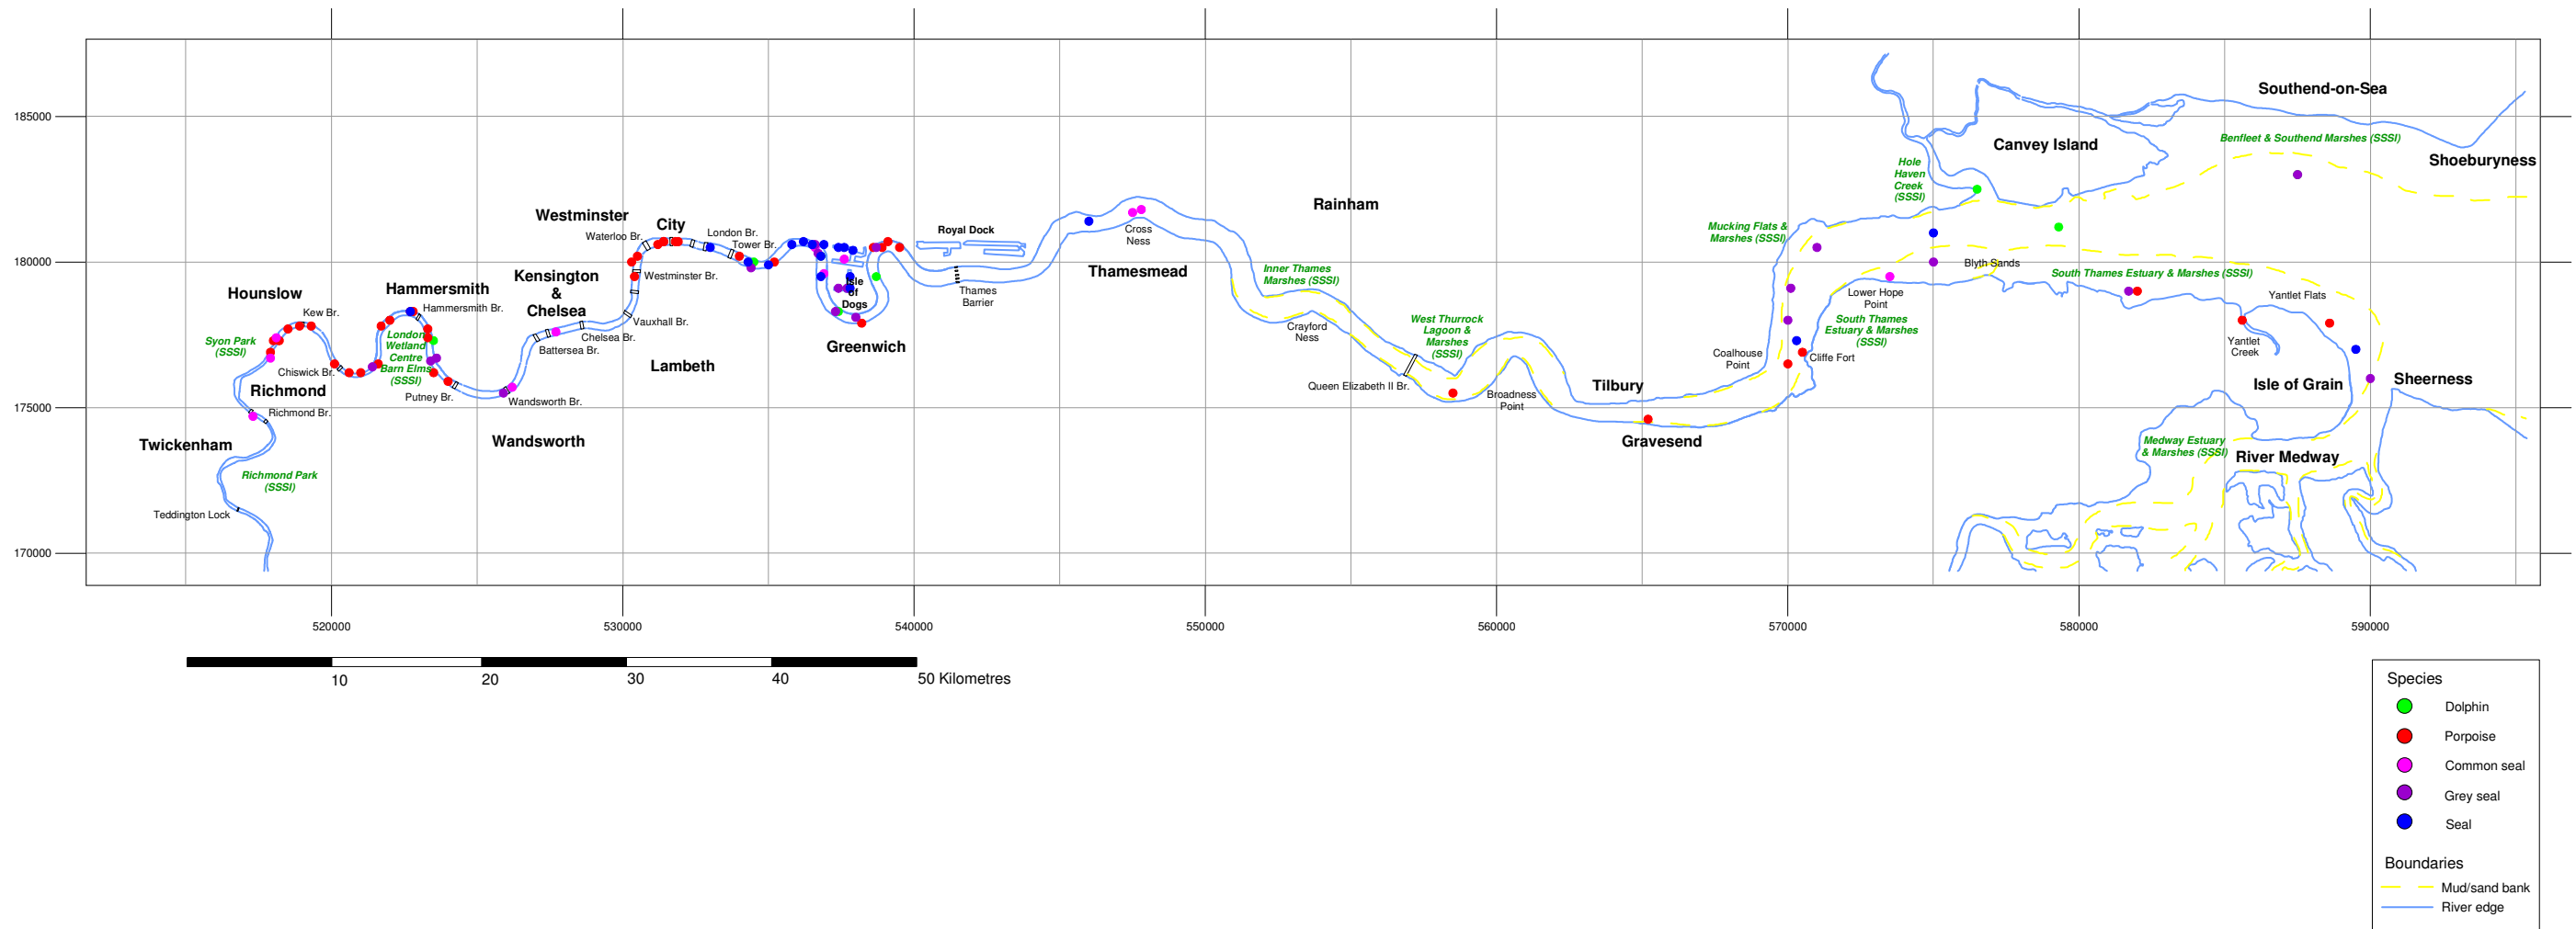

Appendix 2. Marine mammal sightings on the Tidal Thames (Teddington – Southend): July '05-June '06.

Appendix 3. Dolphin sightings on the Tidal Thames (Teddington – Southend): July '05-June '06.

Appendix 4. Porpoise sightings on the Tidal Thames (Teddington – Southend): July '05-June '06.

Appendix 5. Common seal sightings on the Tidal Thames (Teddington – Southend): July '05-June '06.

Appendix 6. Grey mapeal sightings on the Tidal Thames (Teddington – Southend): July '05-June '06.

Appendix 7. All seal sightings on the Tidal Thames (Teddington – Southend): July '05-June '06.