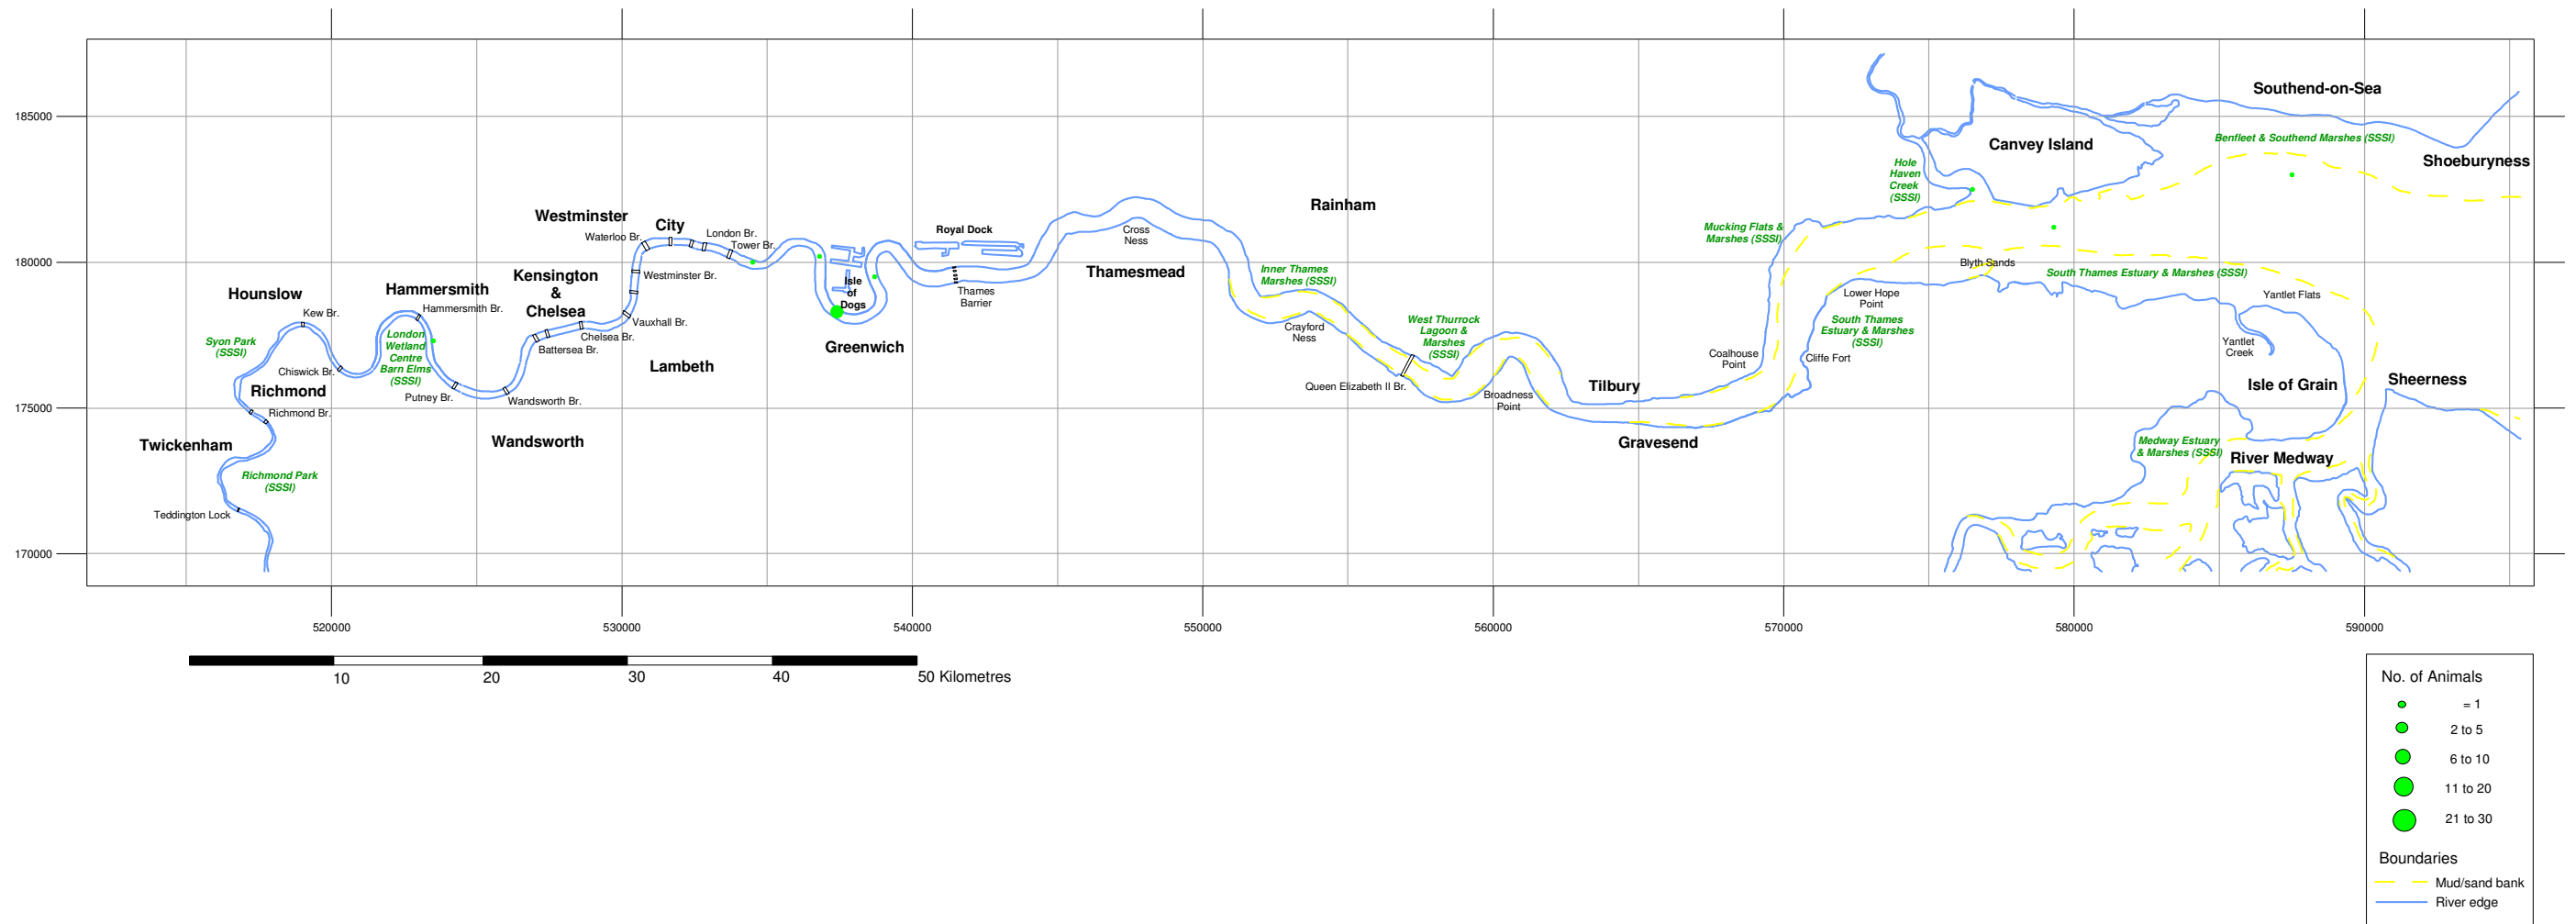

Appendix 2. Marine mammal sightings on the Tidal Thames (Teddington – Southend): July '05-June '06.

Appendix 3. Dolphin sightings on the Tidal Thames (Teddington – Southend): July '05-June '06.

Appendix 4. Porpoise sightings on the Tidal Thames (Teddington – Southend): July '05-June '06.

Appendix 5. Common seal sightings on the Tidal Thames (Teddington – Southend): July '05-June '06.

Appendix 6. Grey mapeal sightings on the Tidal Thames (Teddington – Southend): July '05-June '06.

Appendix 7. All seal sightings on the Tidal Thames (Teddington – Southend): July '05-June '06.