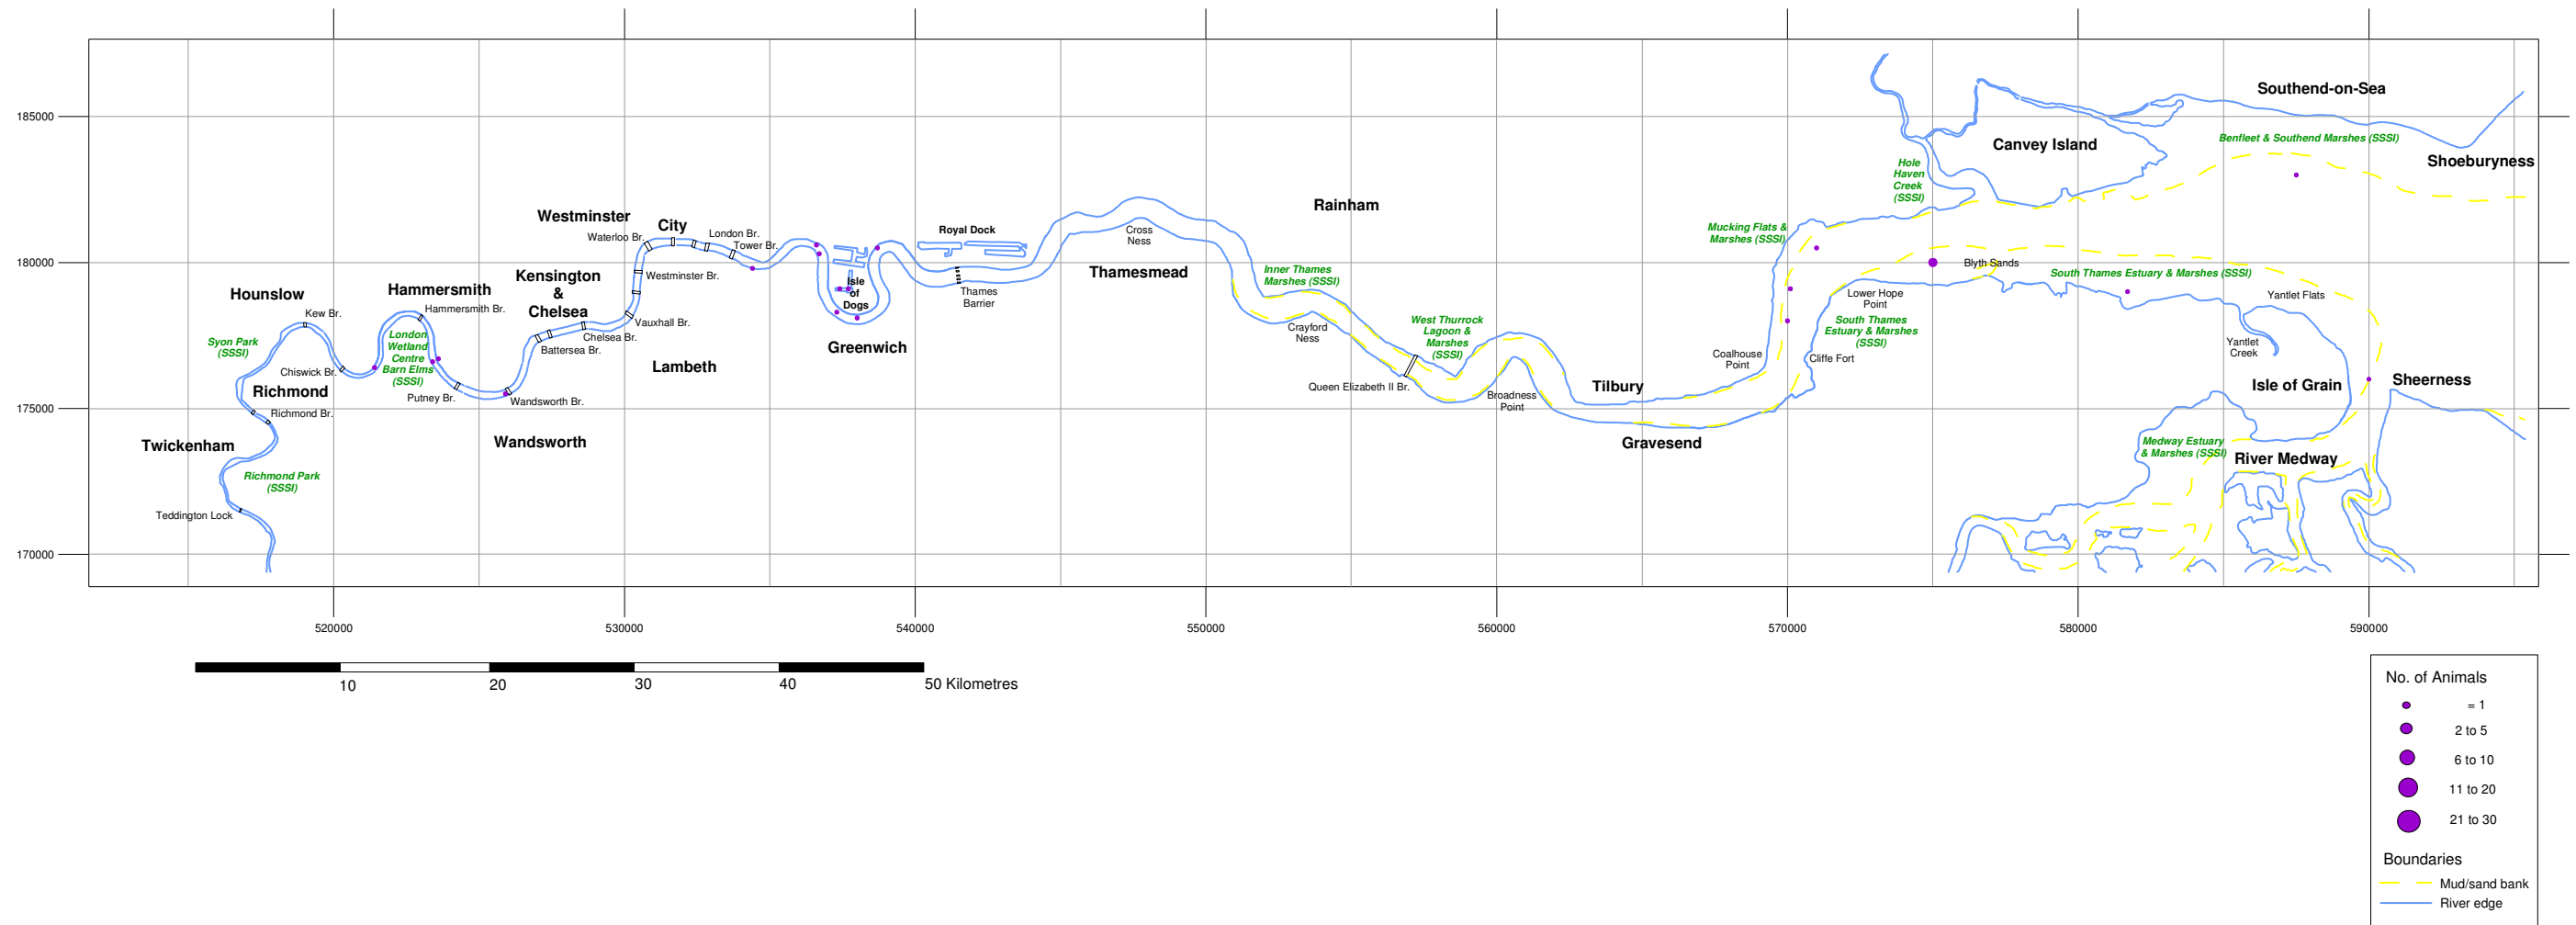

Appendix 2. Marine mammal sightings on the Tidal Thames (Teddington – Southend): July '05-June '06.

Appendix 3. Dolphin sightings on the Tidal Thames (Teddington – Southend): July '05-June '06.

Appendix 4. Porpoise sightings on the Tidal Thames (Teddington – Southend): July '05-June '06.

Appendix 5. Common seal sightings on the Tidal Thames (Teddington – Southend): July '05-June '06.

Appendix 6. Grey mapeal sightings on the Tidal Thames (Teddington – Southend): July '05-June '06.

Appendix 7. All seal sightings on the Tidal Thames (Teddington – Southend): July '05-June '06.