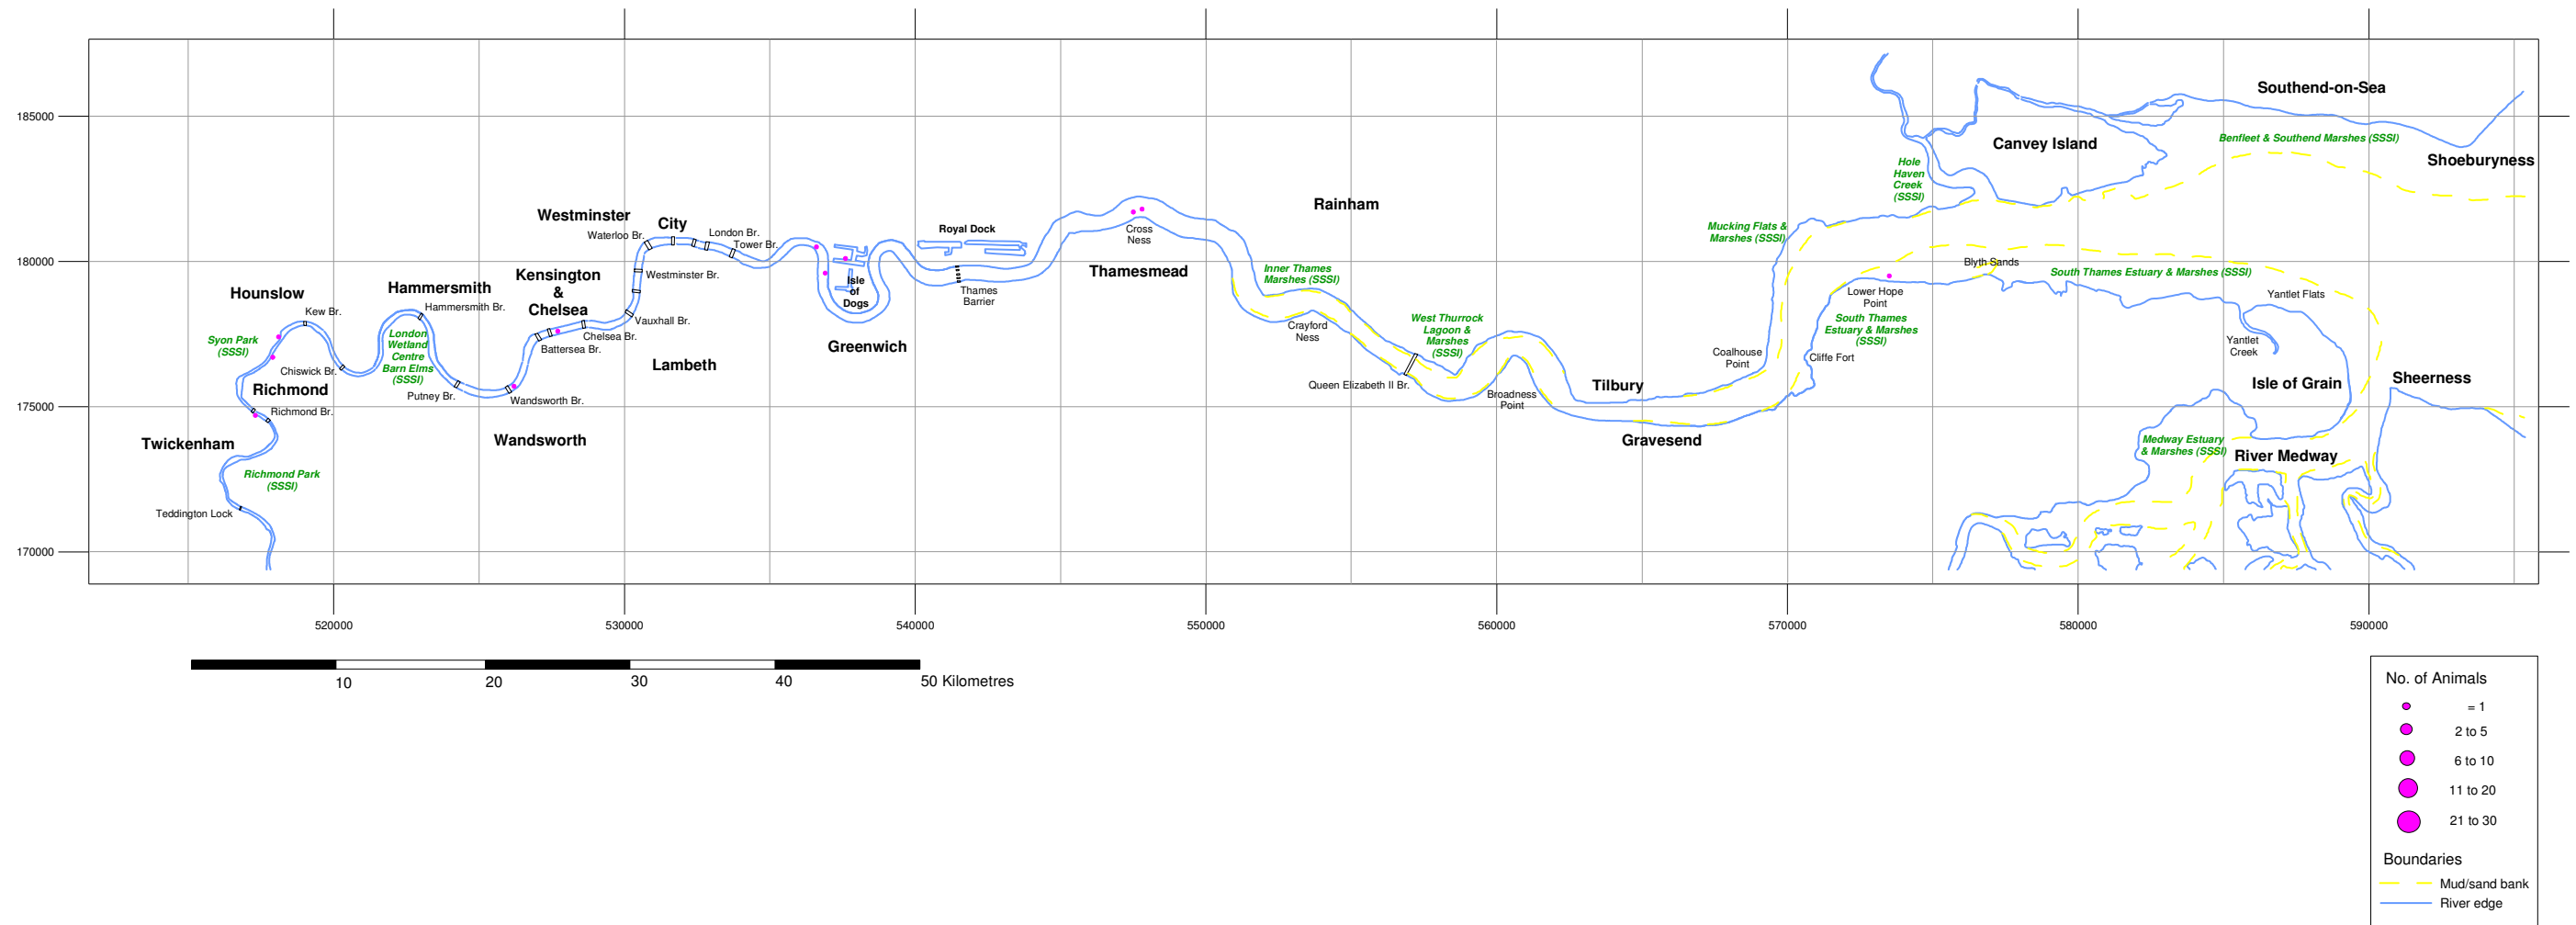

Appendix 2. Marine mammal sightings on the Tidal Thames (Teddington – Southend): July '05-June '06.

Appendix 3. Dolphin sightings on the Tidal Thames (Teddington – Southend): July '05-June '06.

Appendix 4. Porpoise sightings on the Tidal Thames (Teddington – Southend): July '05-June '06.

Appendix 5. Common seal sightings on the Tidal Thames (Teddington – Southend): July '05-June '06.

Appendix 6. Grey mapeal sightings on the Tidal Thames (Teddington – Southend): July '05-June '06.

Appendix 7. All seal sightings on the Tidal Thames (Teddington – Southend): July '05-June '06.