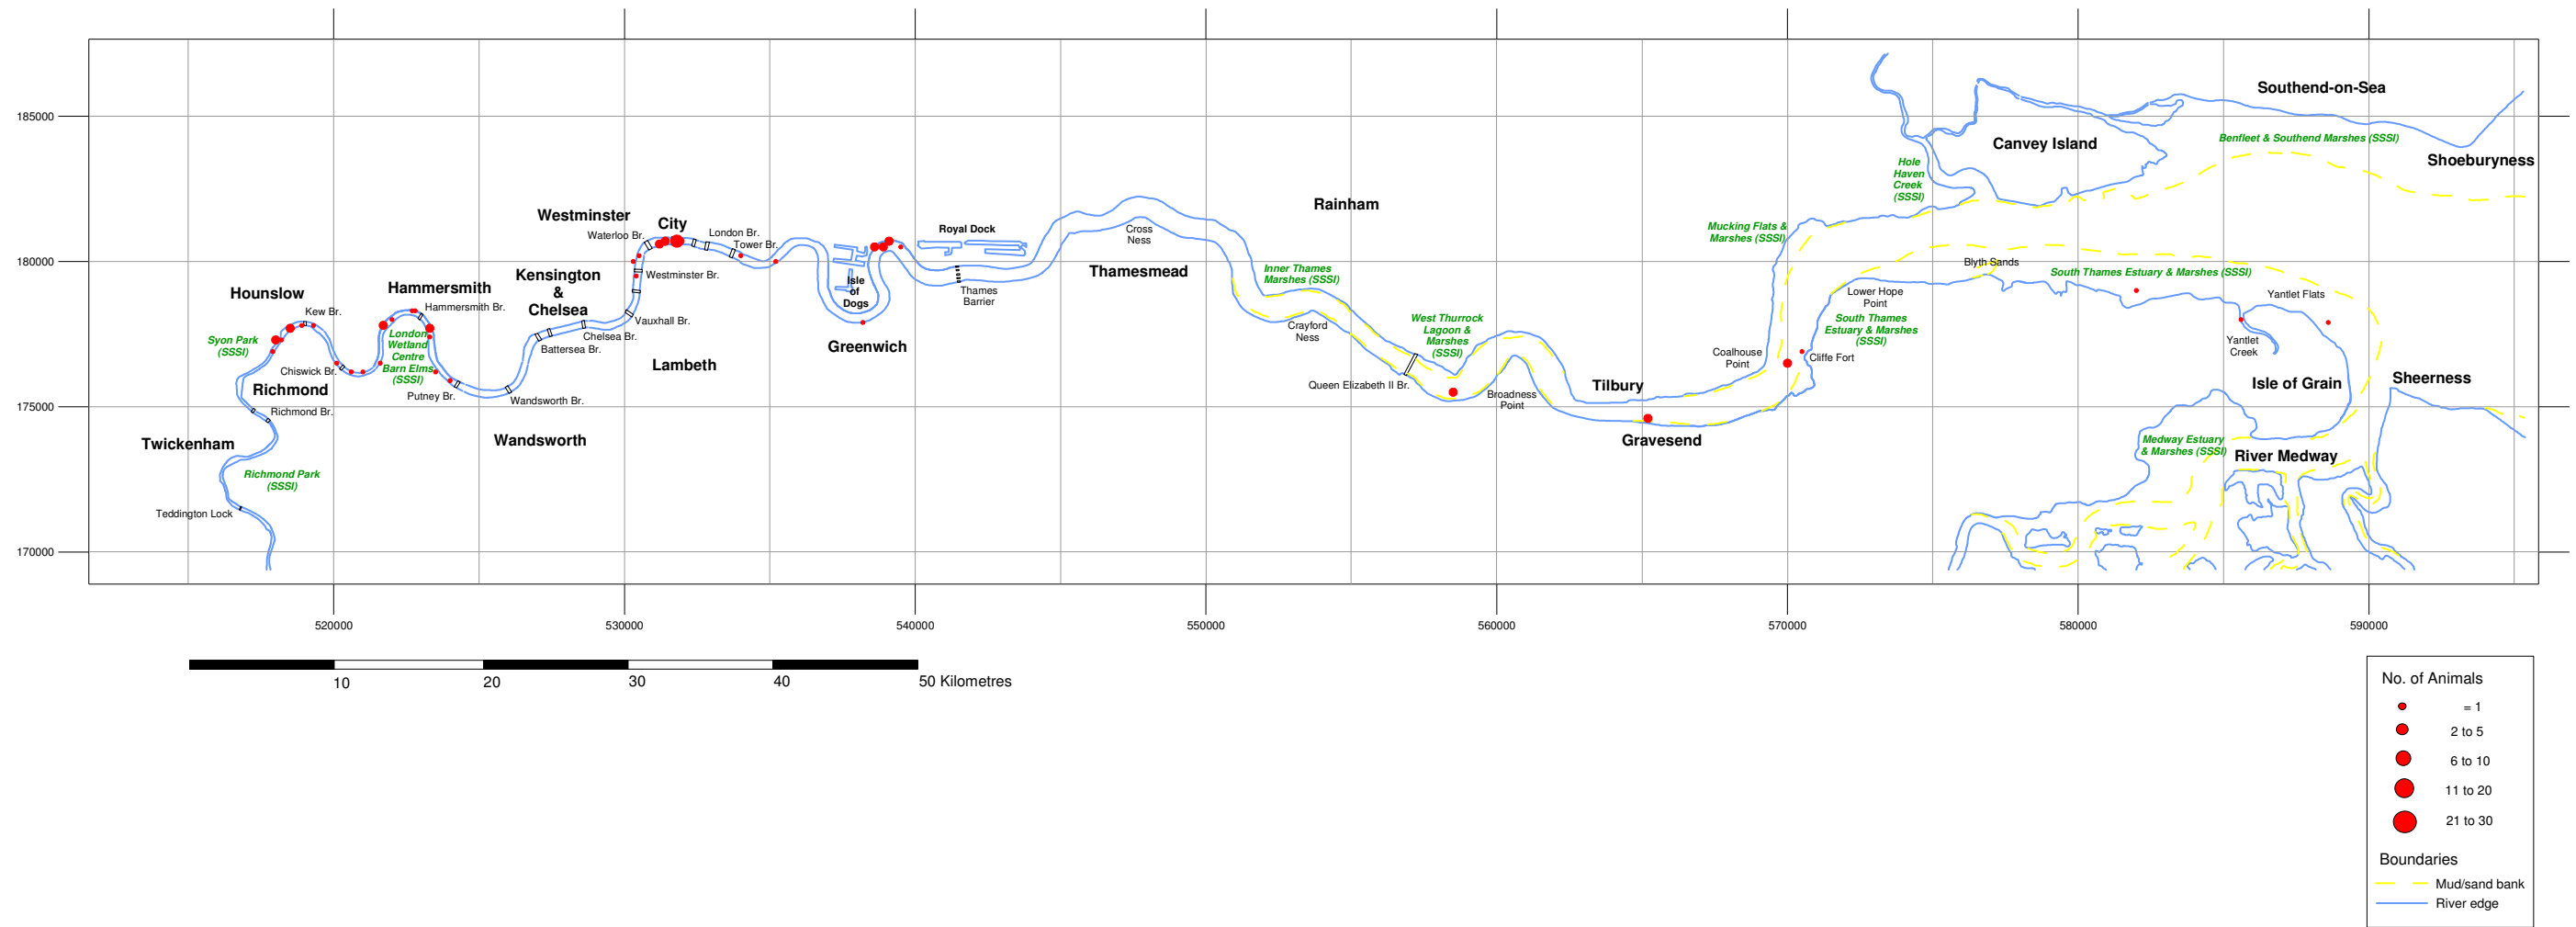

Appendix 2. Marine mammal sightings on the Tidal Thames (Teddington – Southend): July '05-June '06.

Appendix 3. Dolphin sightings on the Tidal Thames (Teddington – Southend): July '05-June '06.

Appendix 4. Porpoise sightings on the Tidal Thames (Teddington – Southend): July '05-June '06.

Appendix 5. Common seal sightings on the Tidal Thames (Teddington – Southend): July '05-June '06.

Appendix 6. Grey mapeal sightings on the Tidal Thames (Teddington – Southend): July '05-June '06.

Appendix 7. All seal sightings on the Tidal Thames (Teddington – Southend): July '05-June '06.